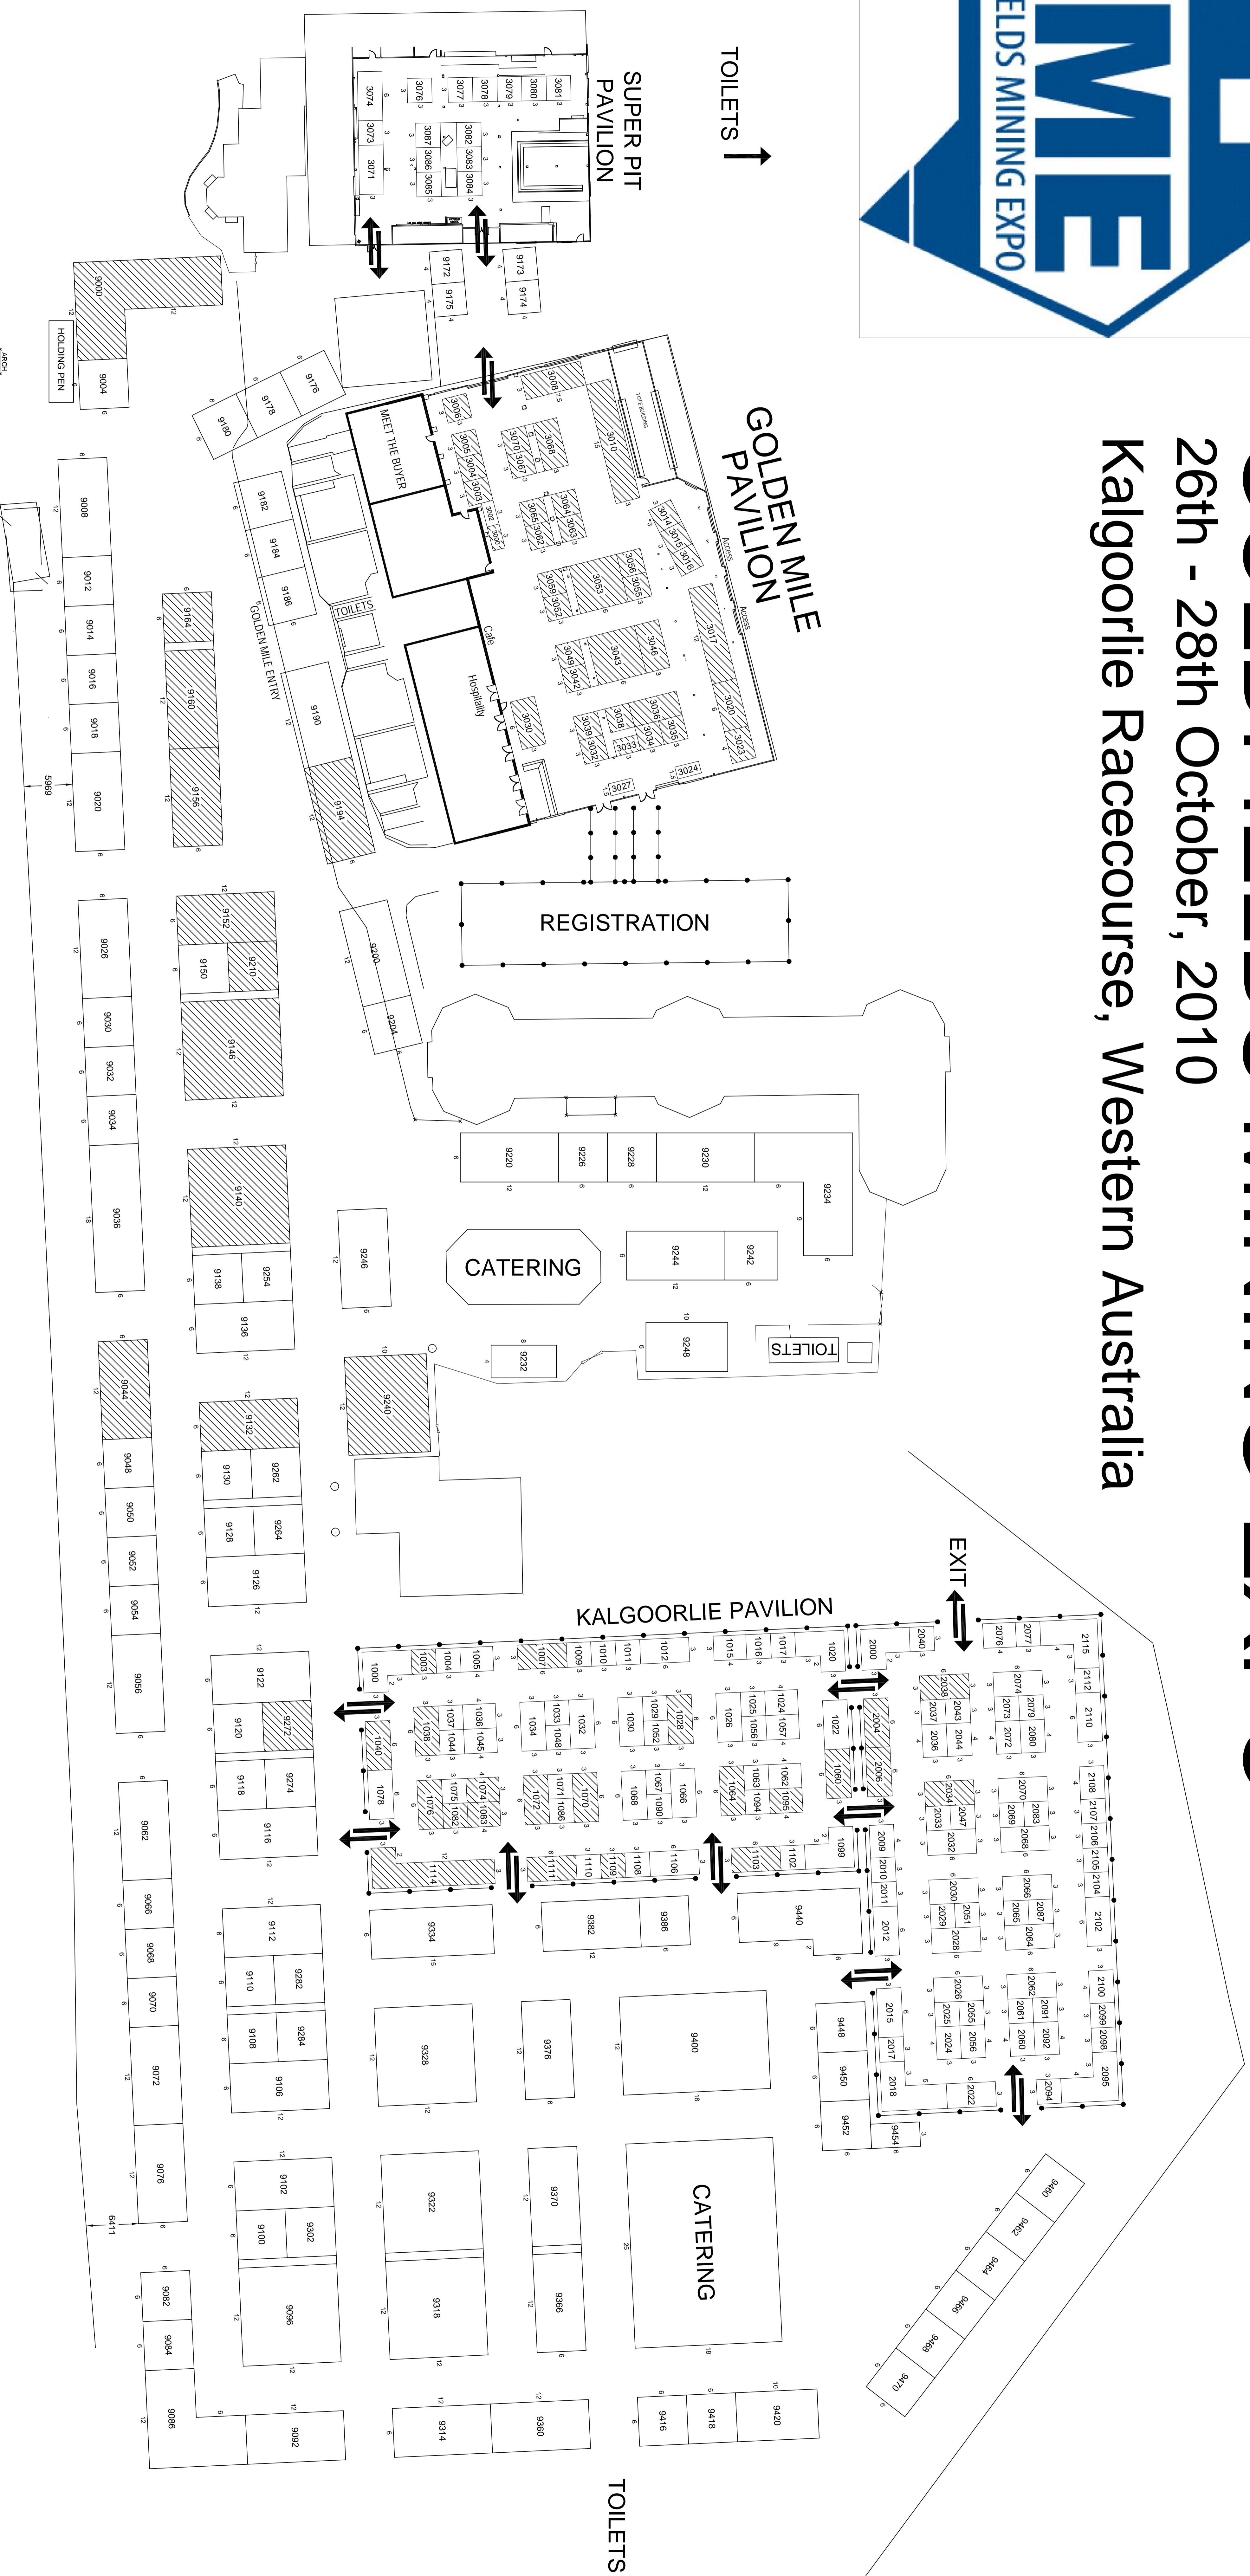

GOLDFIELDS MINING EXPO

26th - 28th October, 2010
Kalgoorlie Racecourse, Western Australia

- FLOORPLAN SUBJECT TO CHANGE -

FOR FURTHER INFORMATION AND
DETAILED FLOORPLANS:
www.gme.reedexhibitions.com.au

Contact: Peter Thompson - Account Manager
Tel: (02) 9422 2472
Fax: (02) 9993 8342
email: peter.thompson@reedexhibitions.com.au