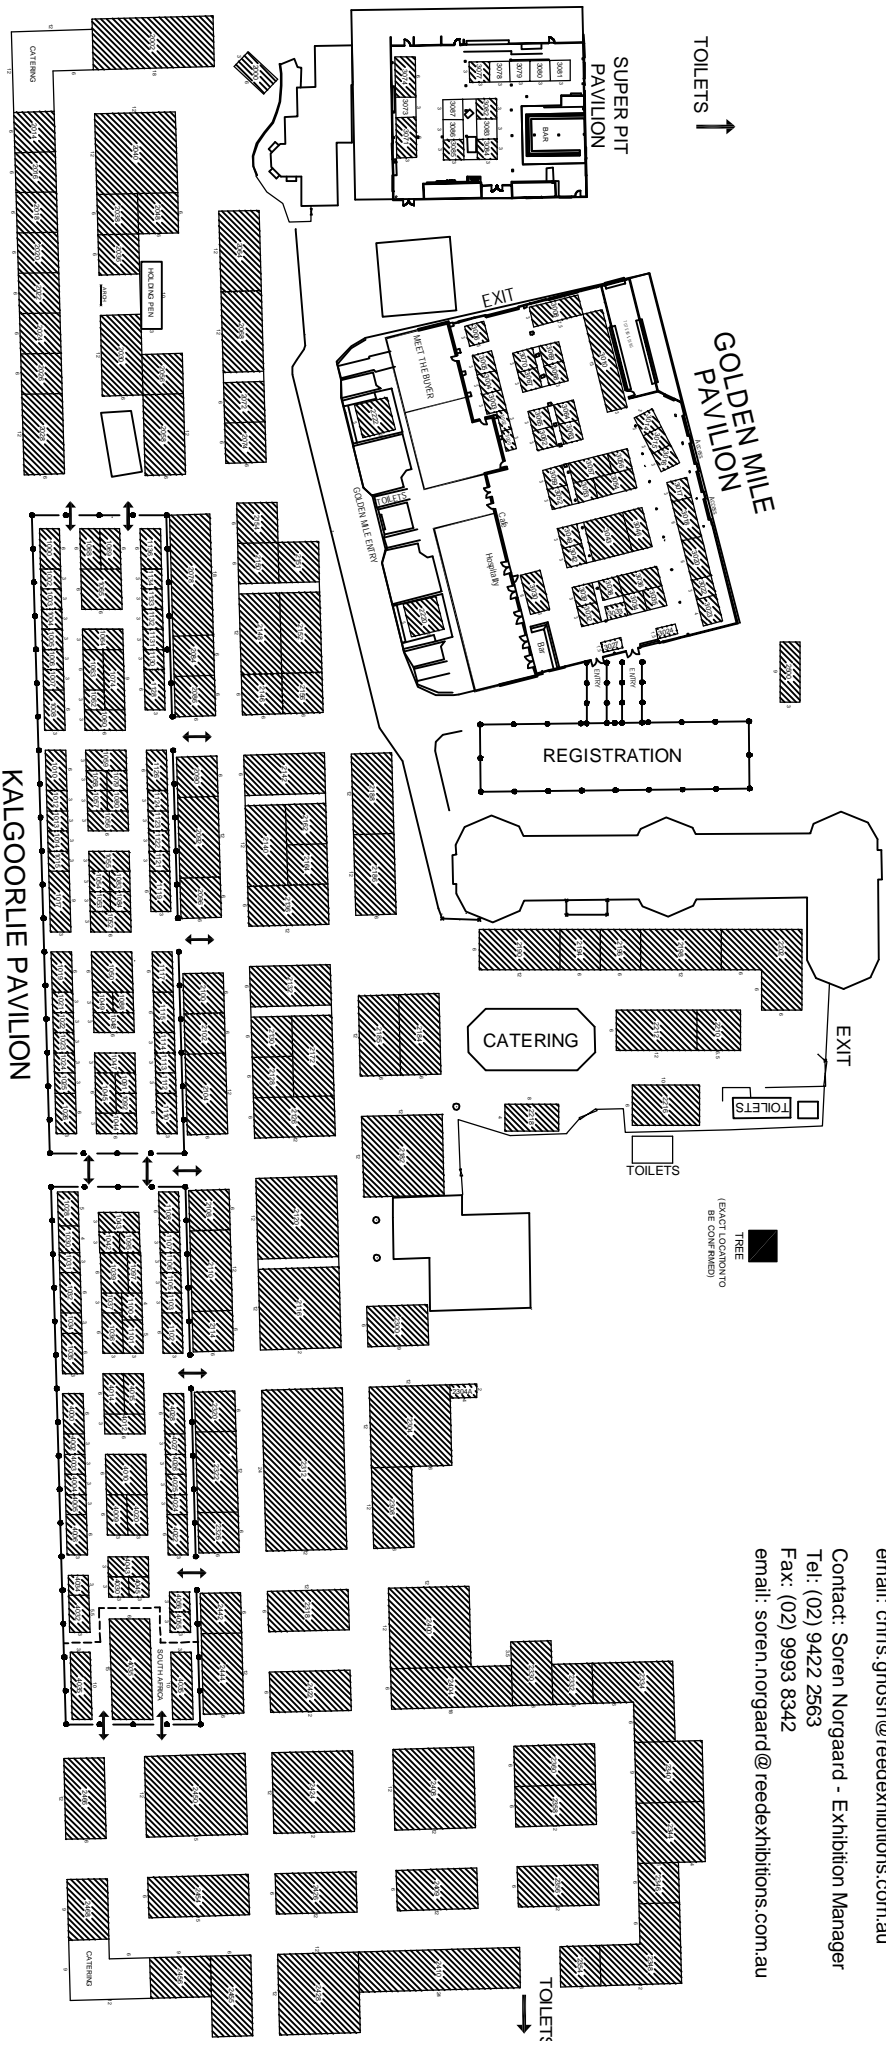

# GOLDFIELDS MINING EXPO

28th - 30th October, 2008  
 Kalgoorlie Racecourse, Western Australia  
 Site Plan

FOR FURTHER INFORMATION AND  
 DETAILED FLOORPLANS:

[www.gme.reedexhibitions.com.au](http://www.gme.reedexhibitions.com.au)