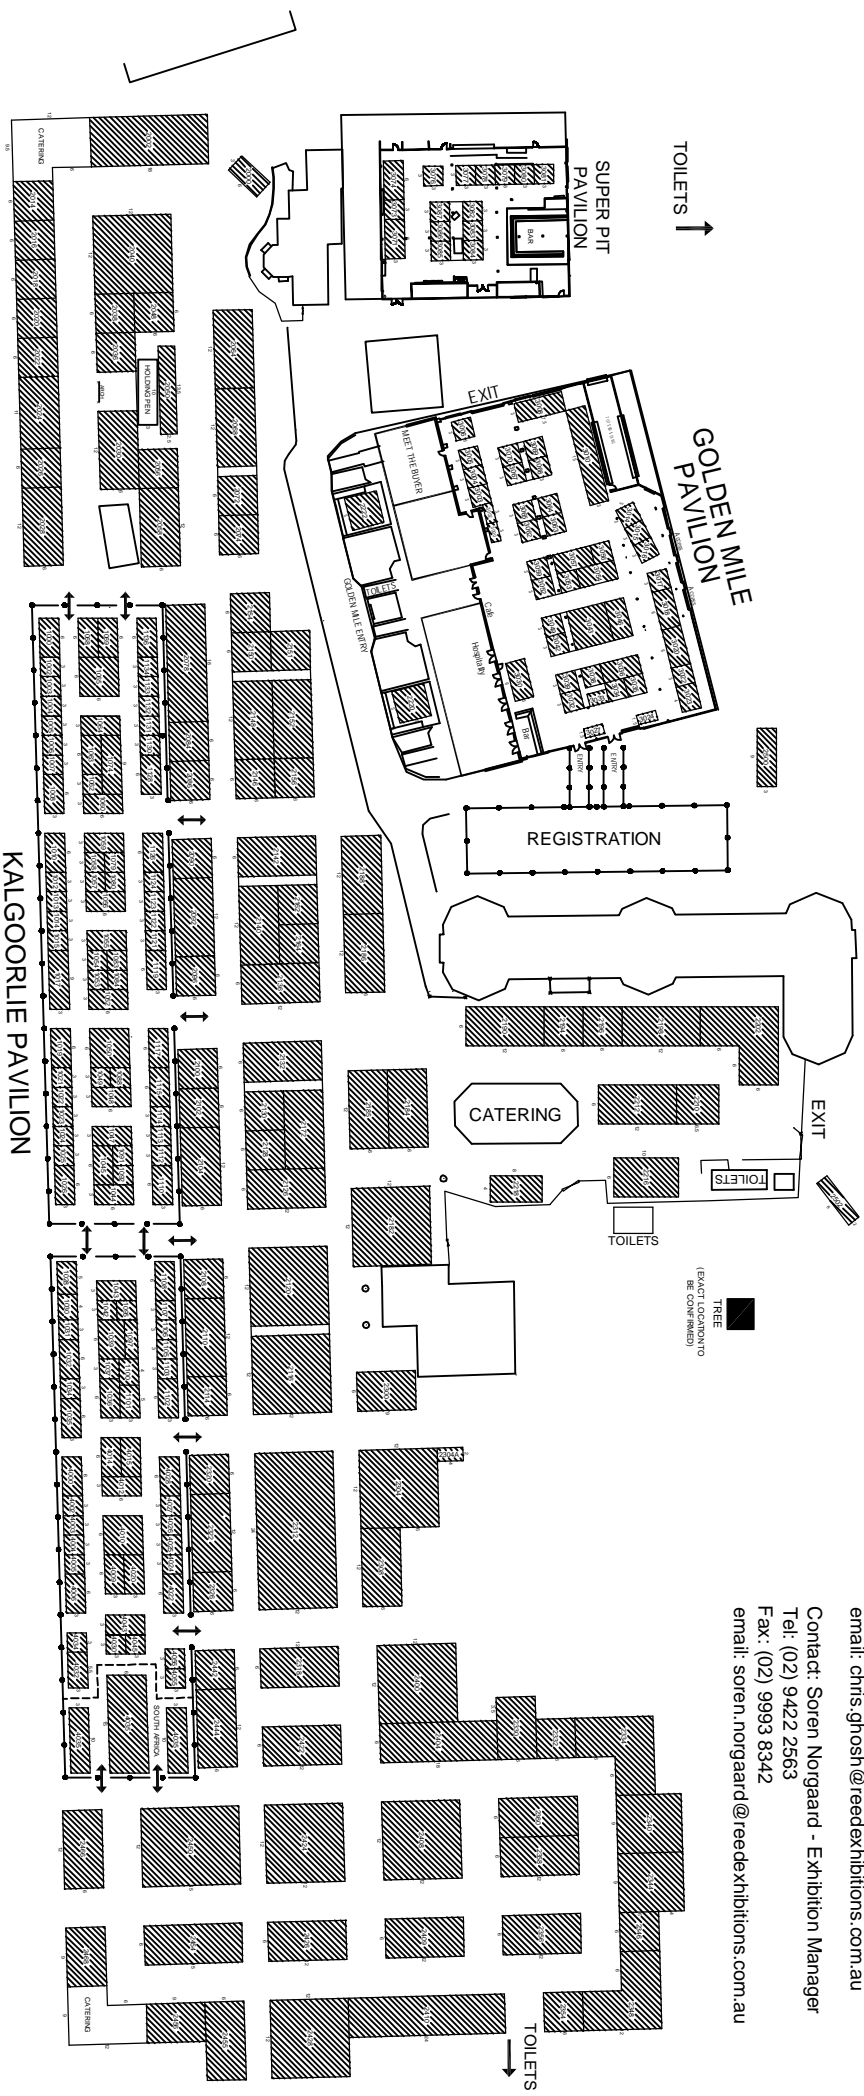

GOLDFIELDS MINING EXPO

28th - 30th October, 2008
 Kalgoorlie Racecourse, Western Australia
 Site Plan

FOR FURTHER INFORMATION AND
 DETAILED FLOORPLANS:
www.gme.reedexhibitions.com.au

Contact: Peter Thompson - Account Manager
 Tel: (02) 9422 2472
 Fax: (02) 9993 8342
 email: peter.thompson@reedexhibitions.com.au

- FLOORPLAN SUBJECT TO CHANGE -